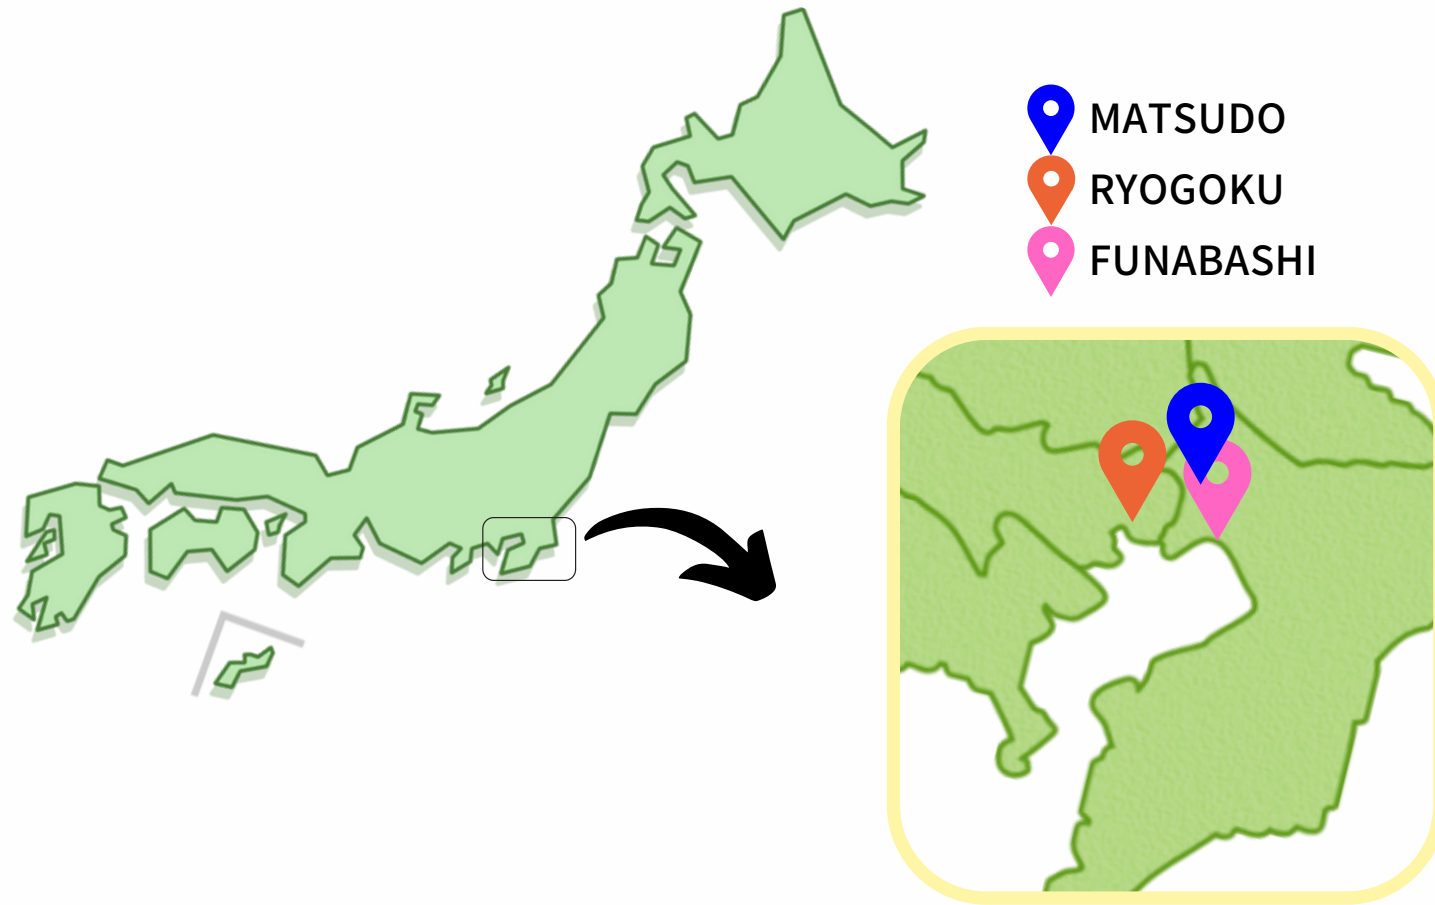

学校法人朝日学園  
ASAHIGAKUEN

Our Japanese language school is located in the vicinity of Tokyo, in areas such as Matsudo, Ryogoku, and Funabashi.